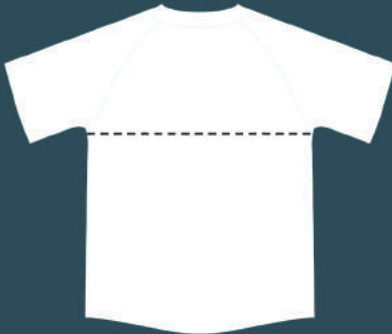

# Cotton T-Shirt Size Guide

Unisex Sizing	
XS	34 / 36"
S	36 / 38"
M	38 / 40"
L	41 / 42"
XL	43 / 44"
XXL	45 / 47"
XXXL	47 / 49"

Front

Back